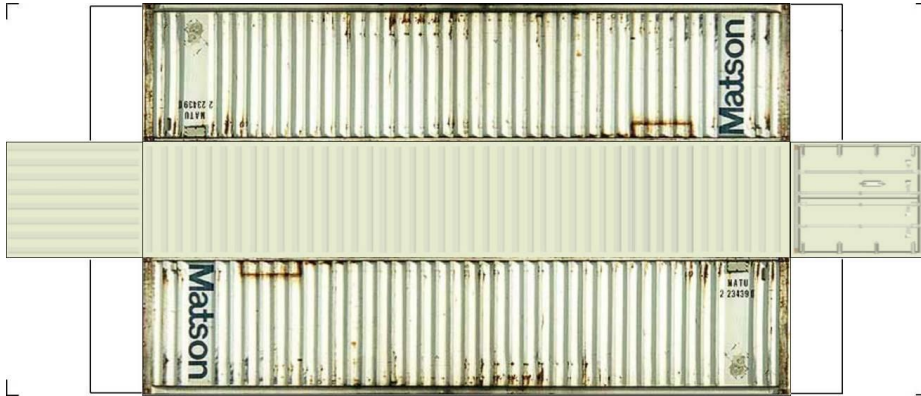

# BUILD YOUR OWN ( N SCALE ) 45ft HIGH CUBE CONTAINERS

[Click to watch instructional video](#)

**BUILD YOUR OWN ( 45ft HIGH CUBE CONTAINERS ) N SCALE**

Drawn By  
[www.krafttrains.com](http://www.krafttrains.com)